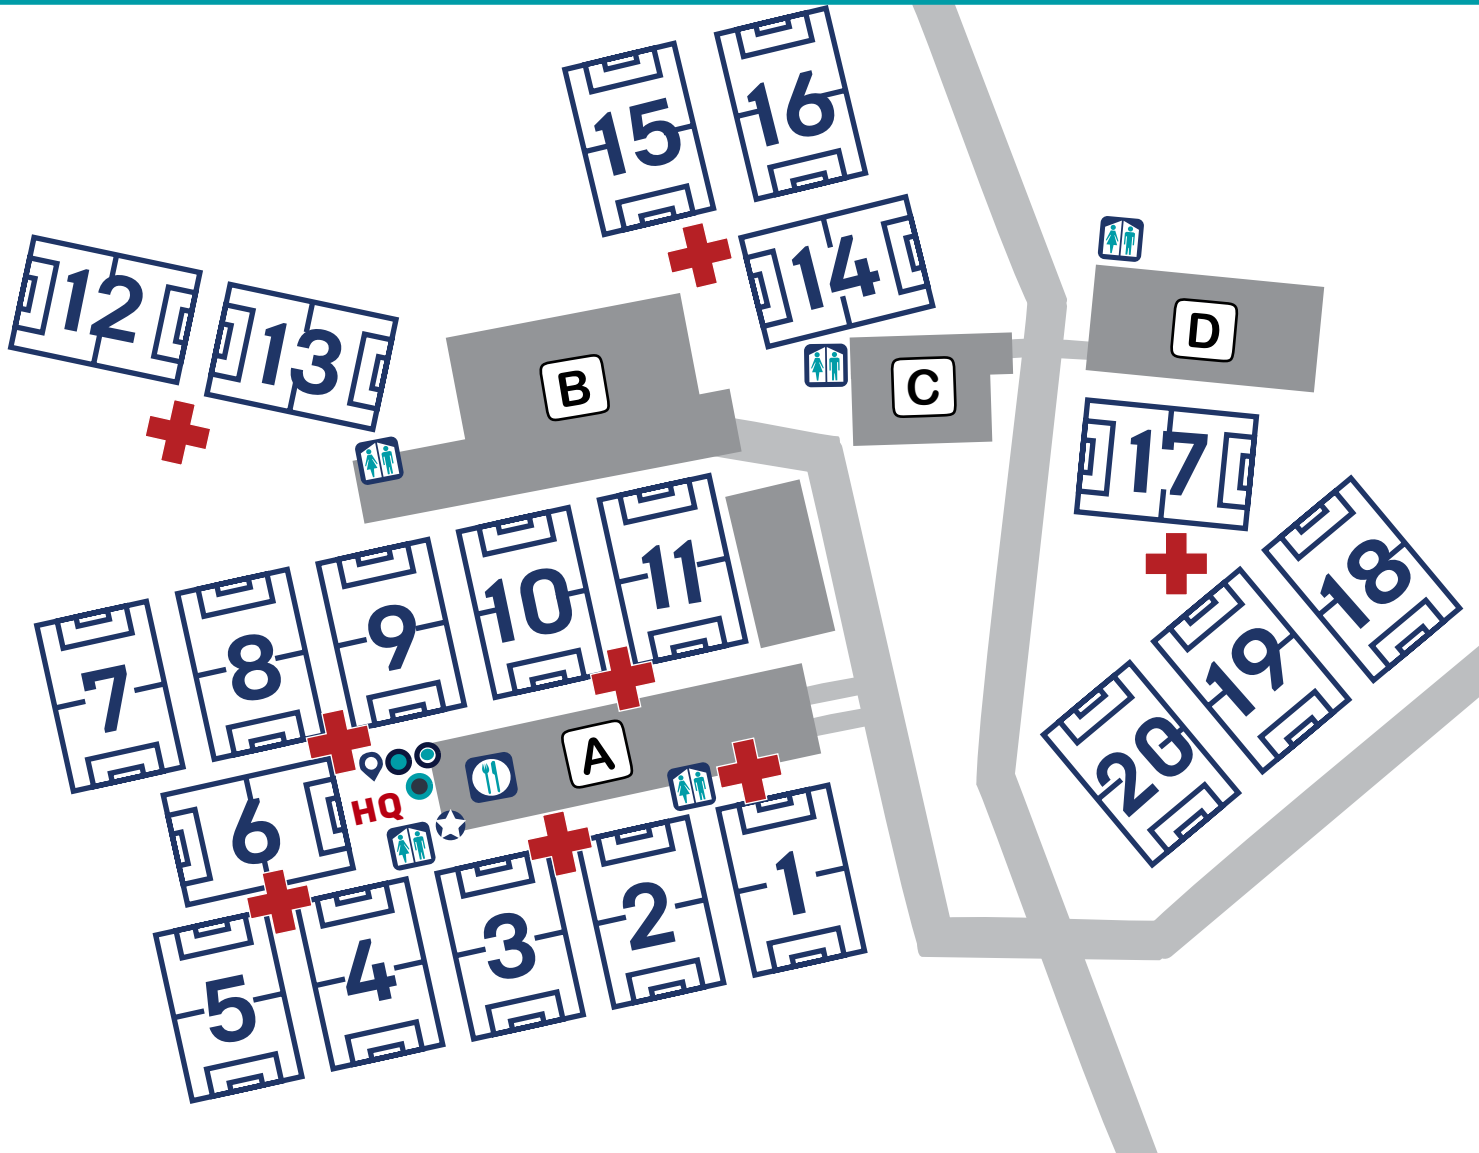

# BRYAN PARK

6105 TOWNSEND ROAD, BROWNS SUMMIT, NC 27214

## ASPIRE KEY

**HQ** HEADQUARTERS

 FOOD & DRINK

 RESTROOMS

 PARKING

 VENDORS

 ATC TENTS

 ADVISORY TENT

 RECOVERY TENT

 REFEREE TENT

 PLAYER'S LOUNGE