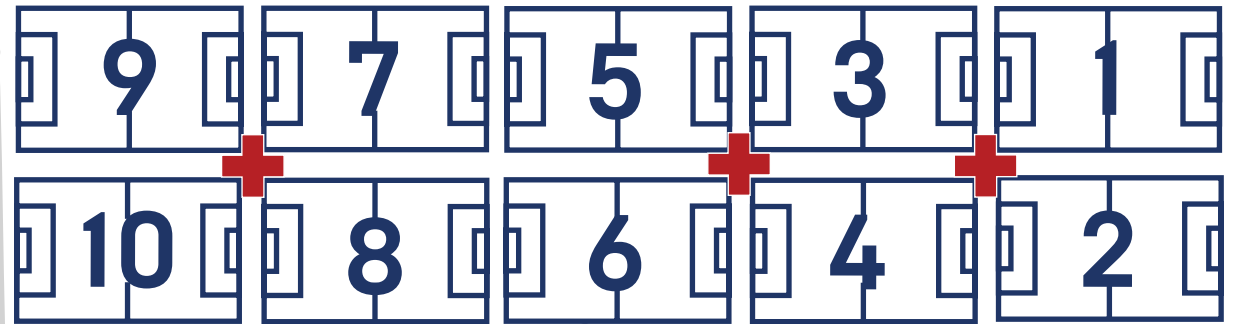

# EPIC SPORTS PARK

1200 EPIC LANE, PROVO, UT 84601

Epic Lane