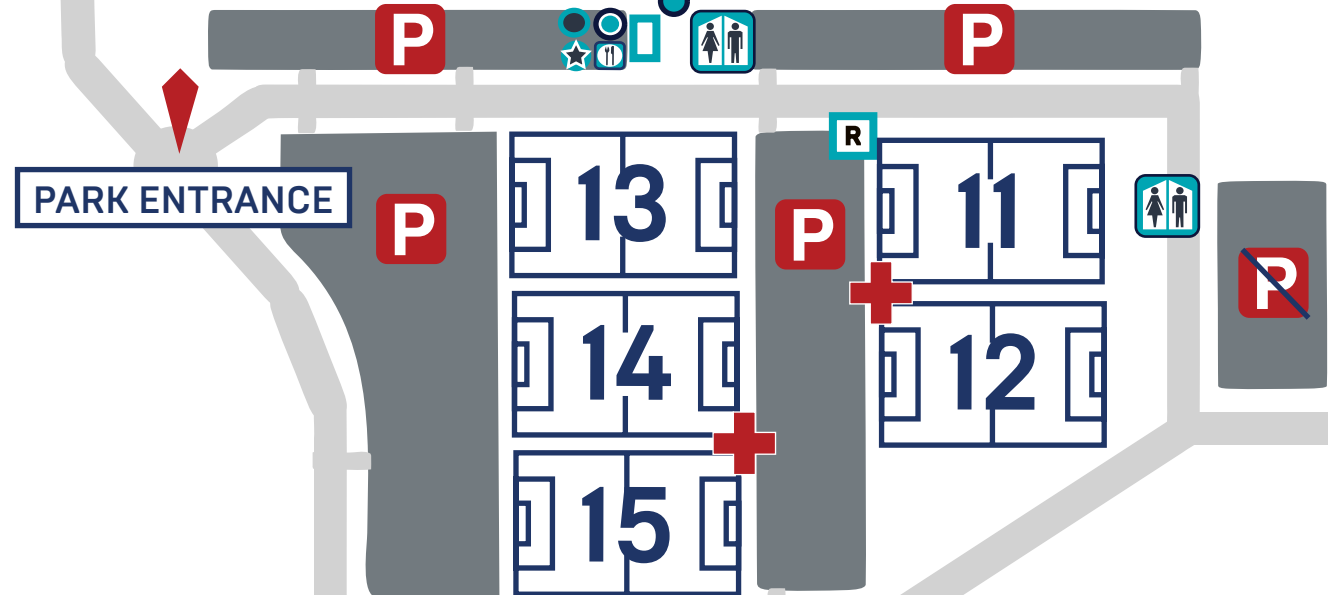

# EPIC SPORTS PARK

1200 EPIC LANE, PROVO, UT 84601

Epic Lane

### ASPIRE KEY

- VENDORS
- ATHLETIC TRAINERS
- FOOD & DRINK
- RESTROOMS
- PARKING
- ADVISORY TENT
- RECOVERY TENT
- REF TENT
- PLAYER'S LOUNGE
- SPG/APPAREL

Epic Lane