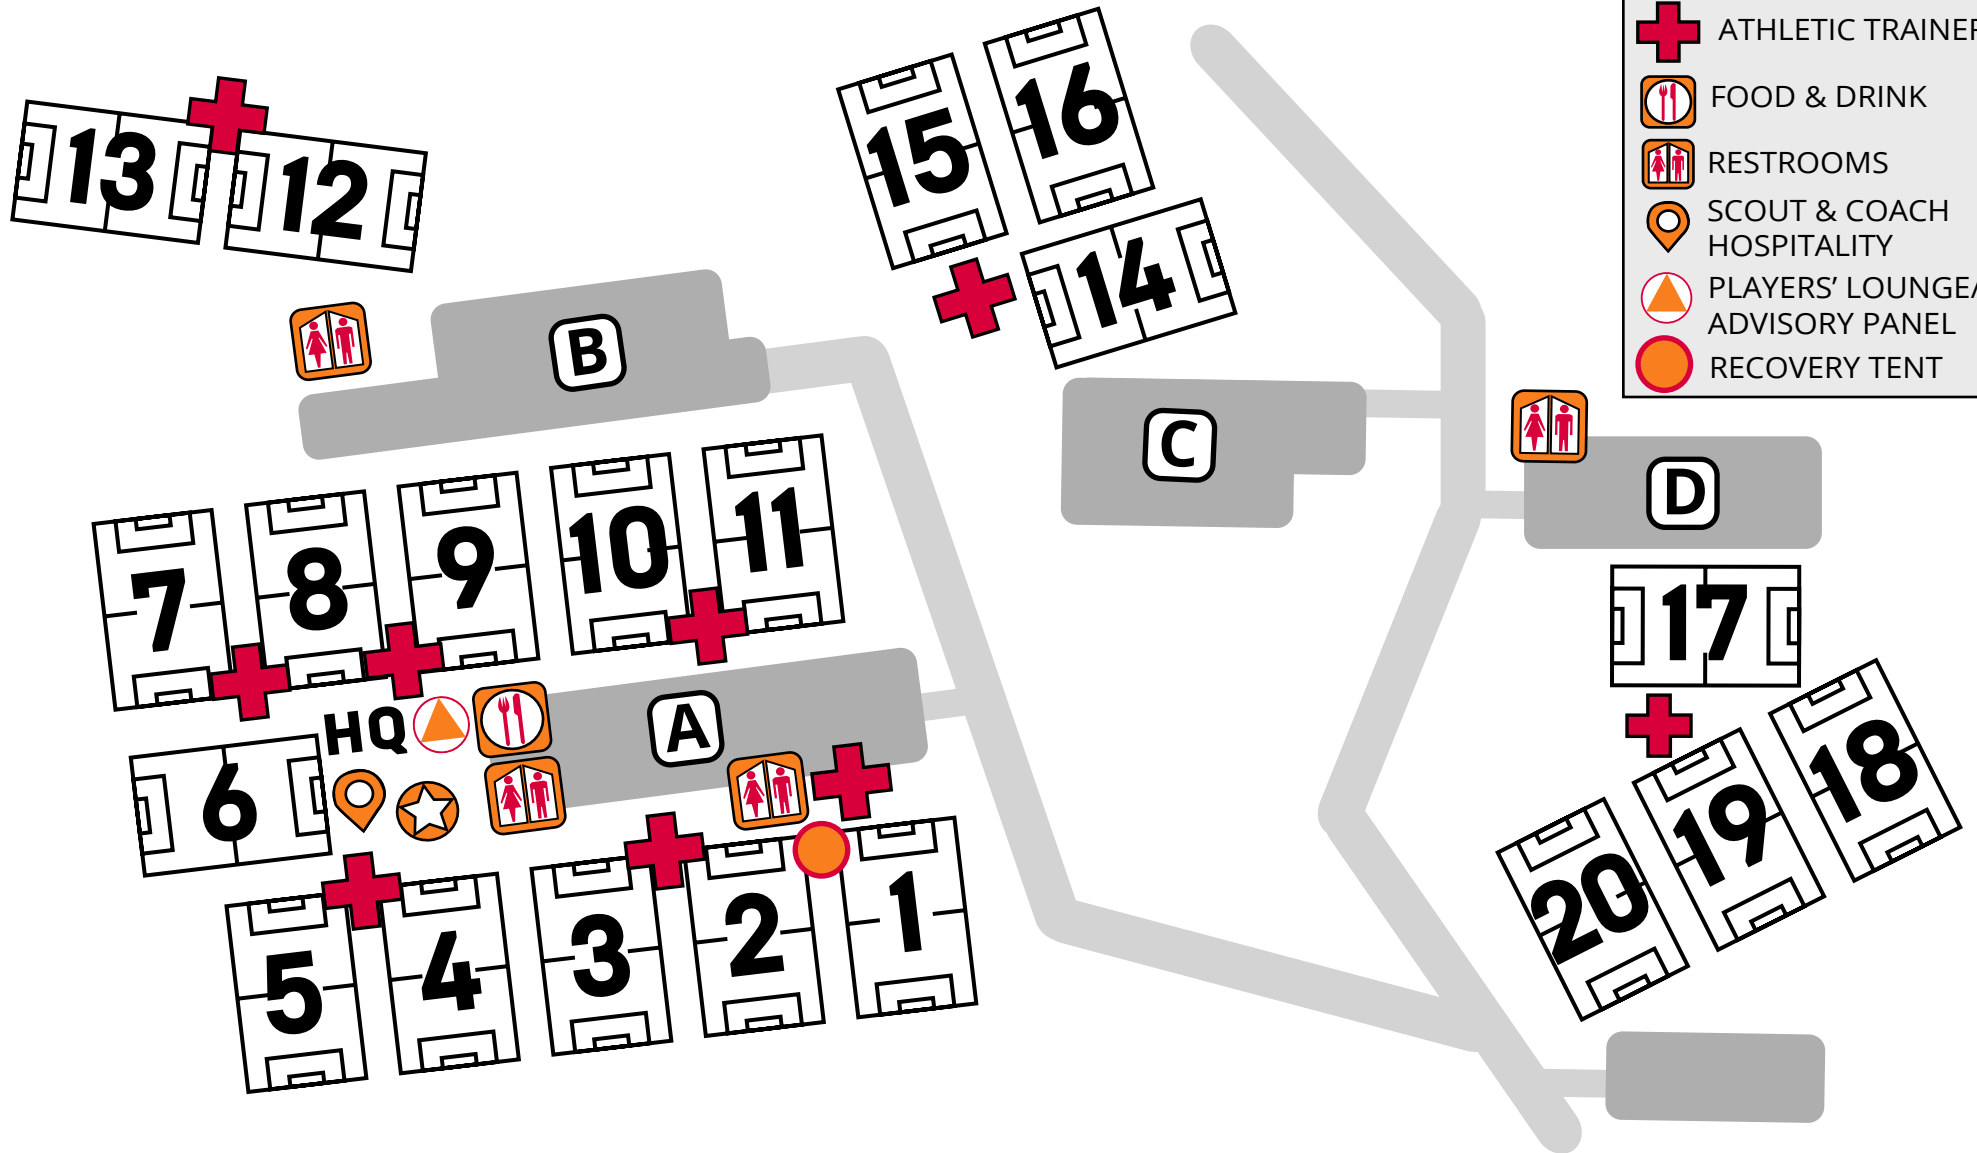

BRYAN PARK

6105 TOWNSEND ROAD BROWNS SUMMIT, NC 27214

- HQ** HEADQUARTERS
- VENDORS
- ATHLETIC TRAINERS
- FOOD & DRINK
- RESTROOMS
- SCOUT & COACH HOSPITALITY
- PLAYERS' LOUNGE/ ADVISORY PANEL
- RECOVERY TENT