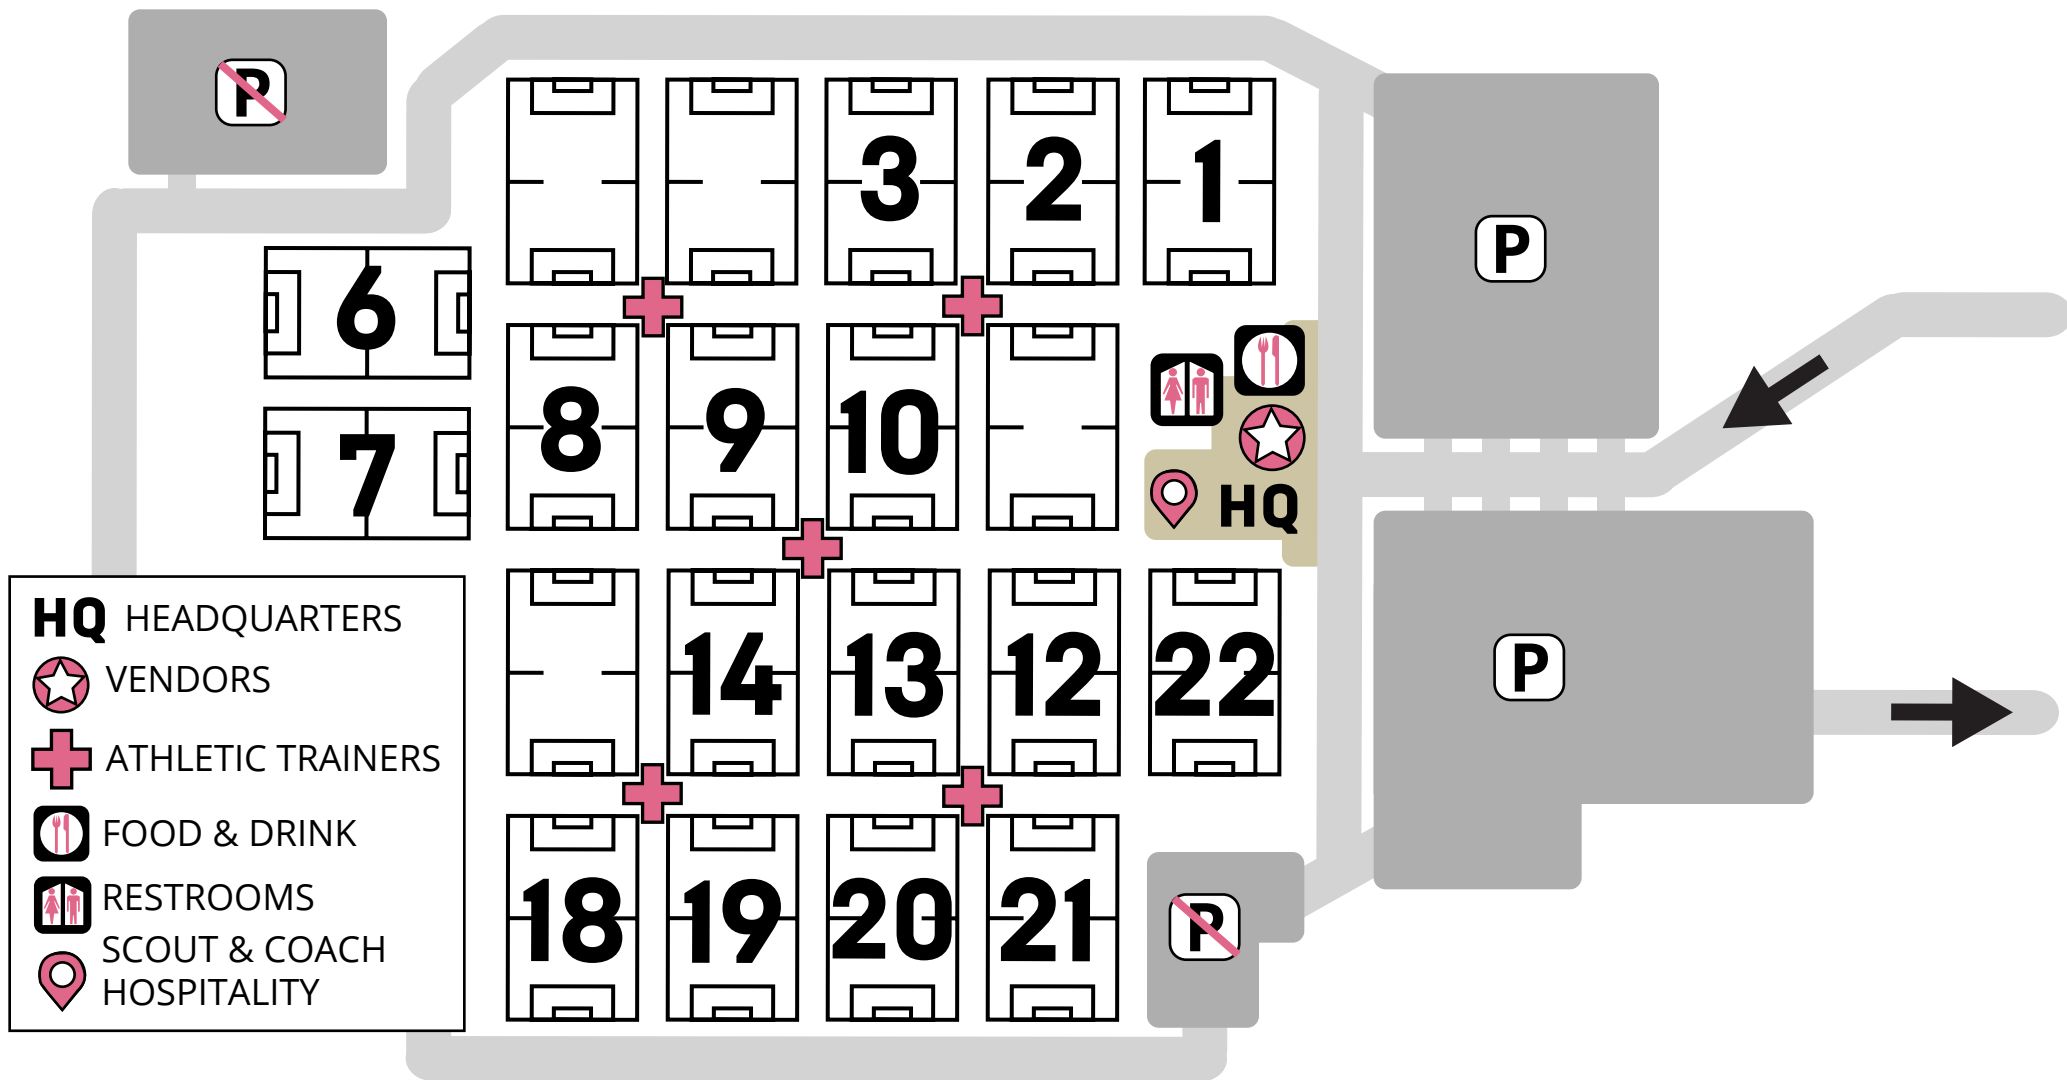

SOCAL SPORTS COMPLEX

3302 SENIOR CENTRE DRIVE OCEANSIDE, CA 92056

- HQ** HEADQUARTERS
- VENDORS
- ATHLETIC TRAINERS
- FOOD & DRINK
- RESTROOMS
- SCOUT & COACH HOSPITALITY