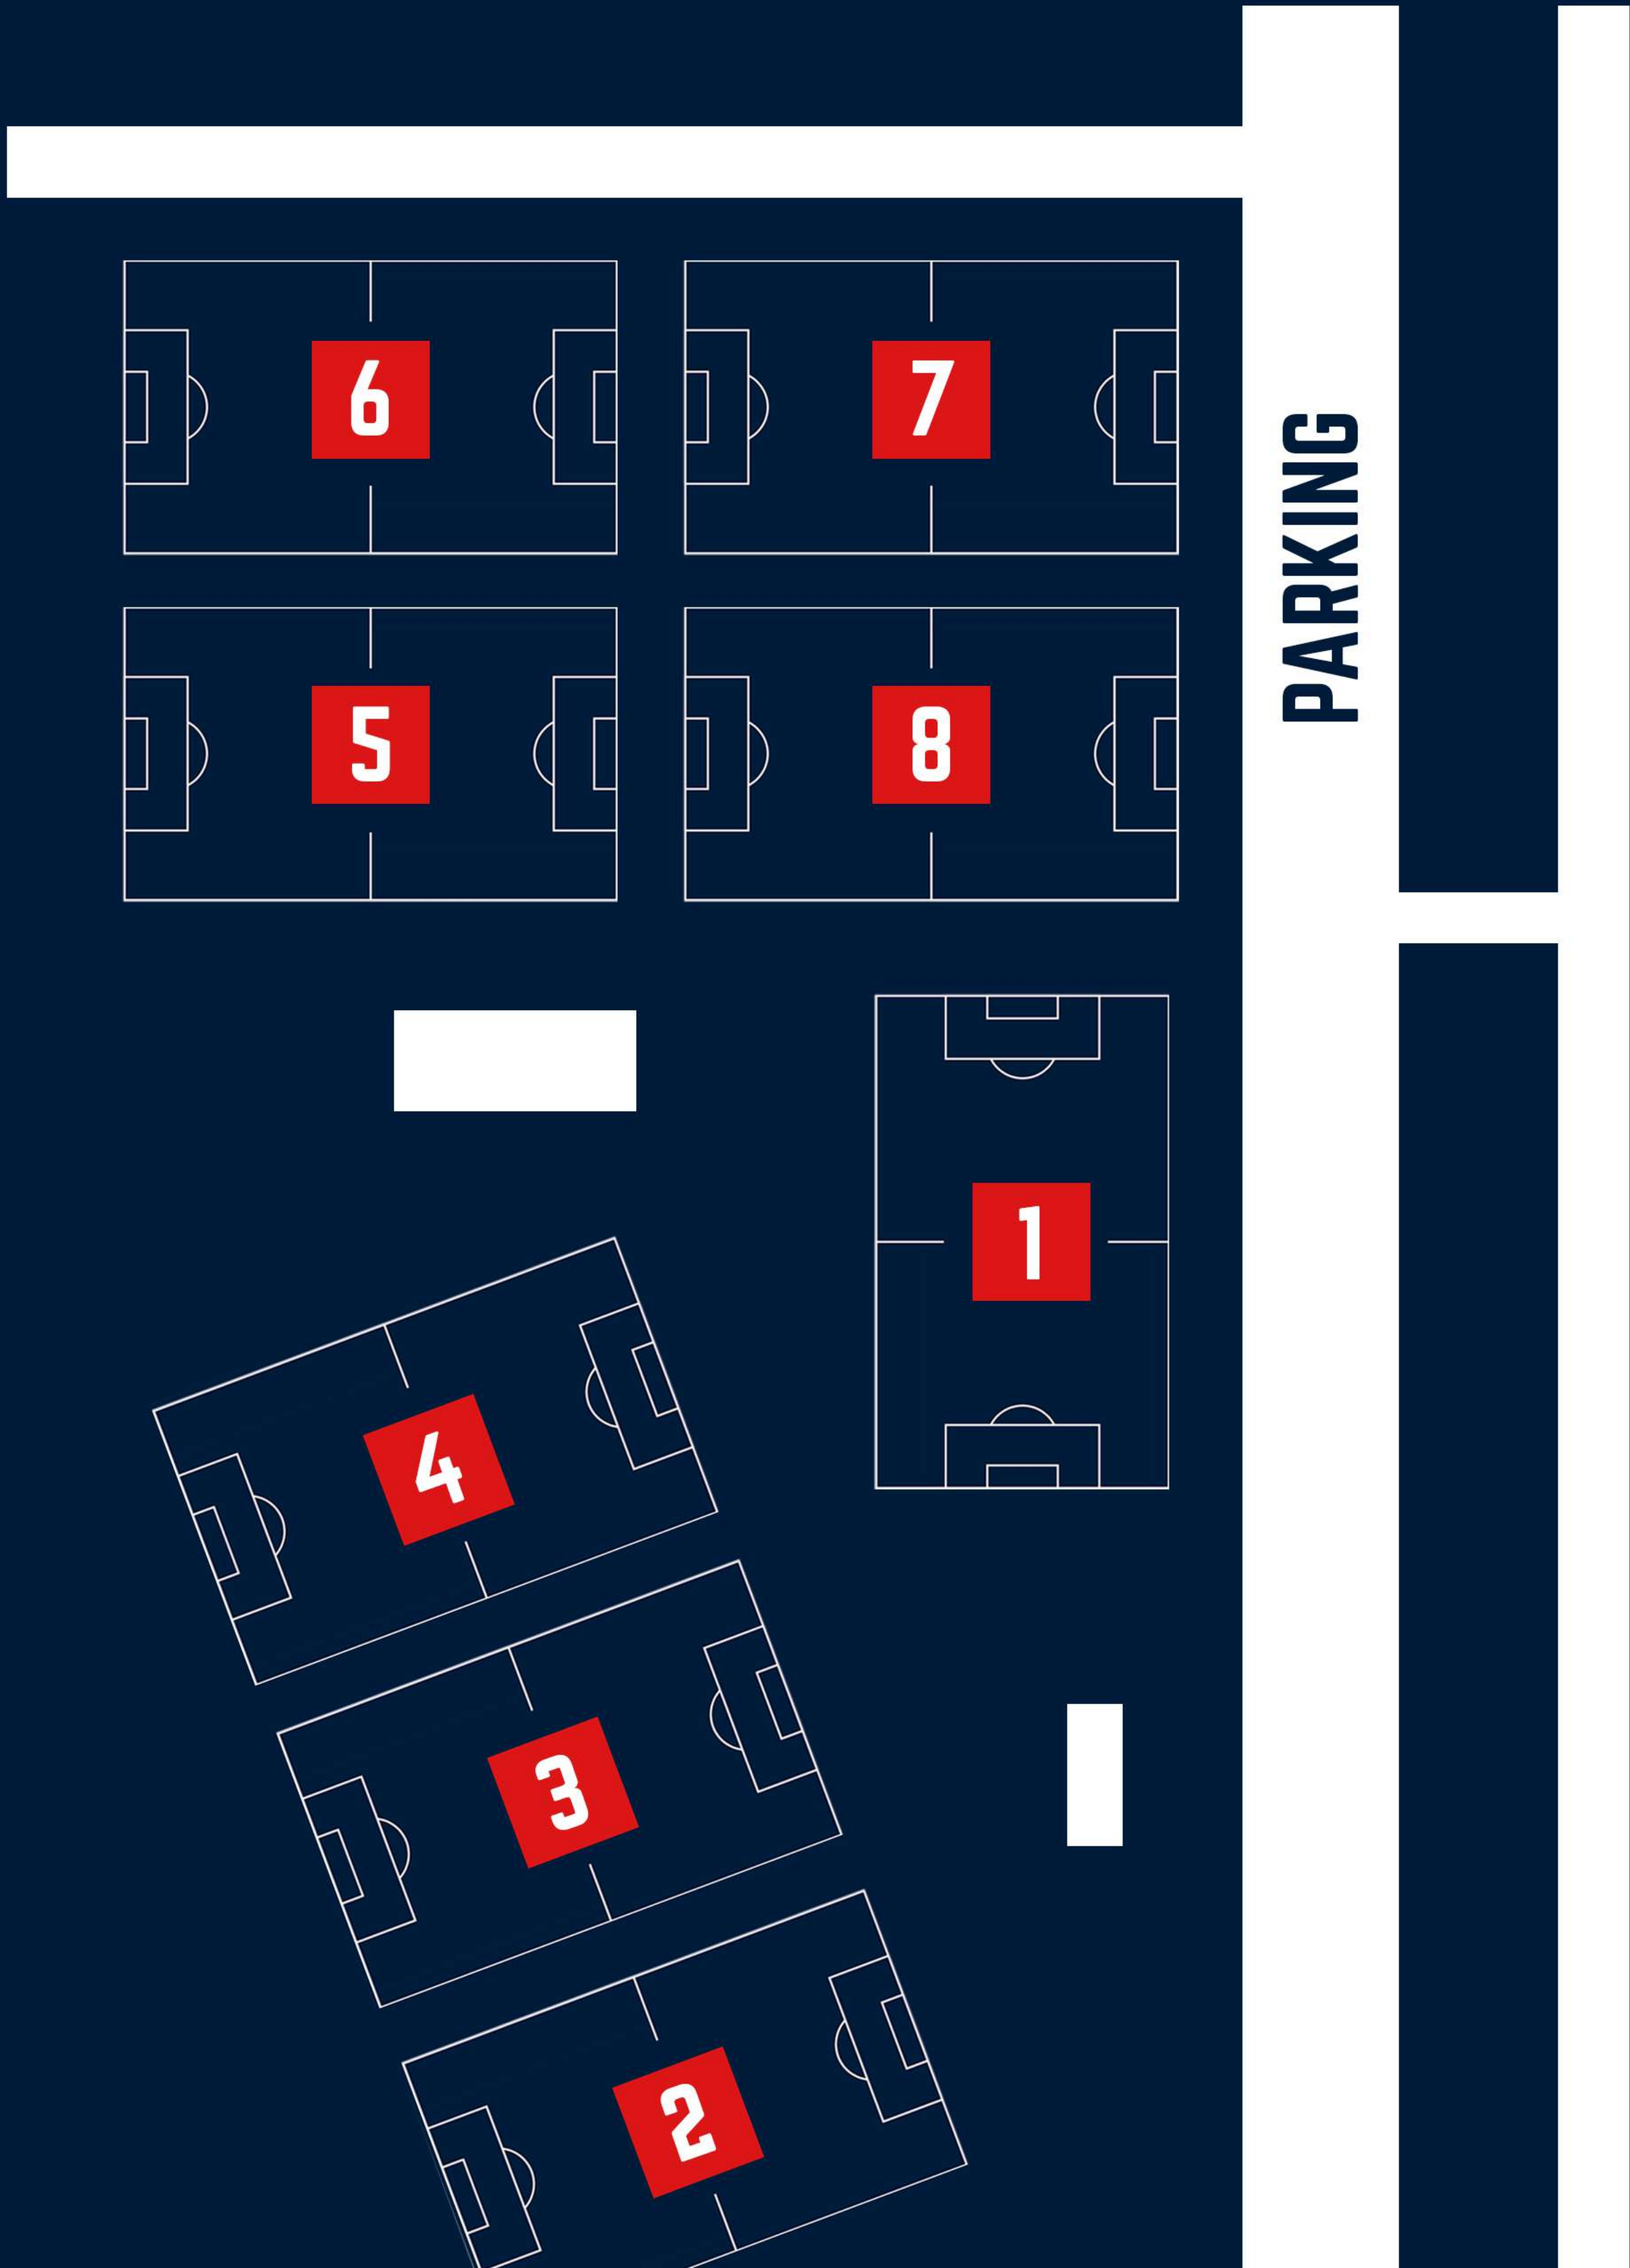

LOU FUSZ ATHLETIC COMPLEX

2155 CREVE COEUR MILL RD. ST. LOUIS, MO 63146

LOU FUSZ TRAINING CENTER

1 ATHLETIC DR. EARTH CITY, MO 63045

ACCESS TO
OUTDOOR FIELDS

ACCESS TO
INDOOR FIELDS