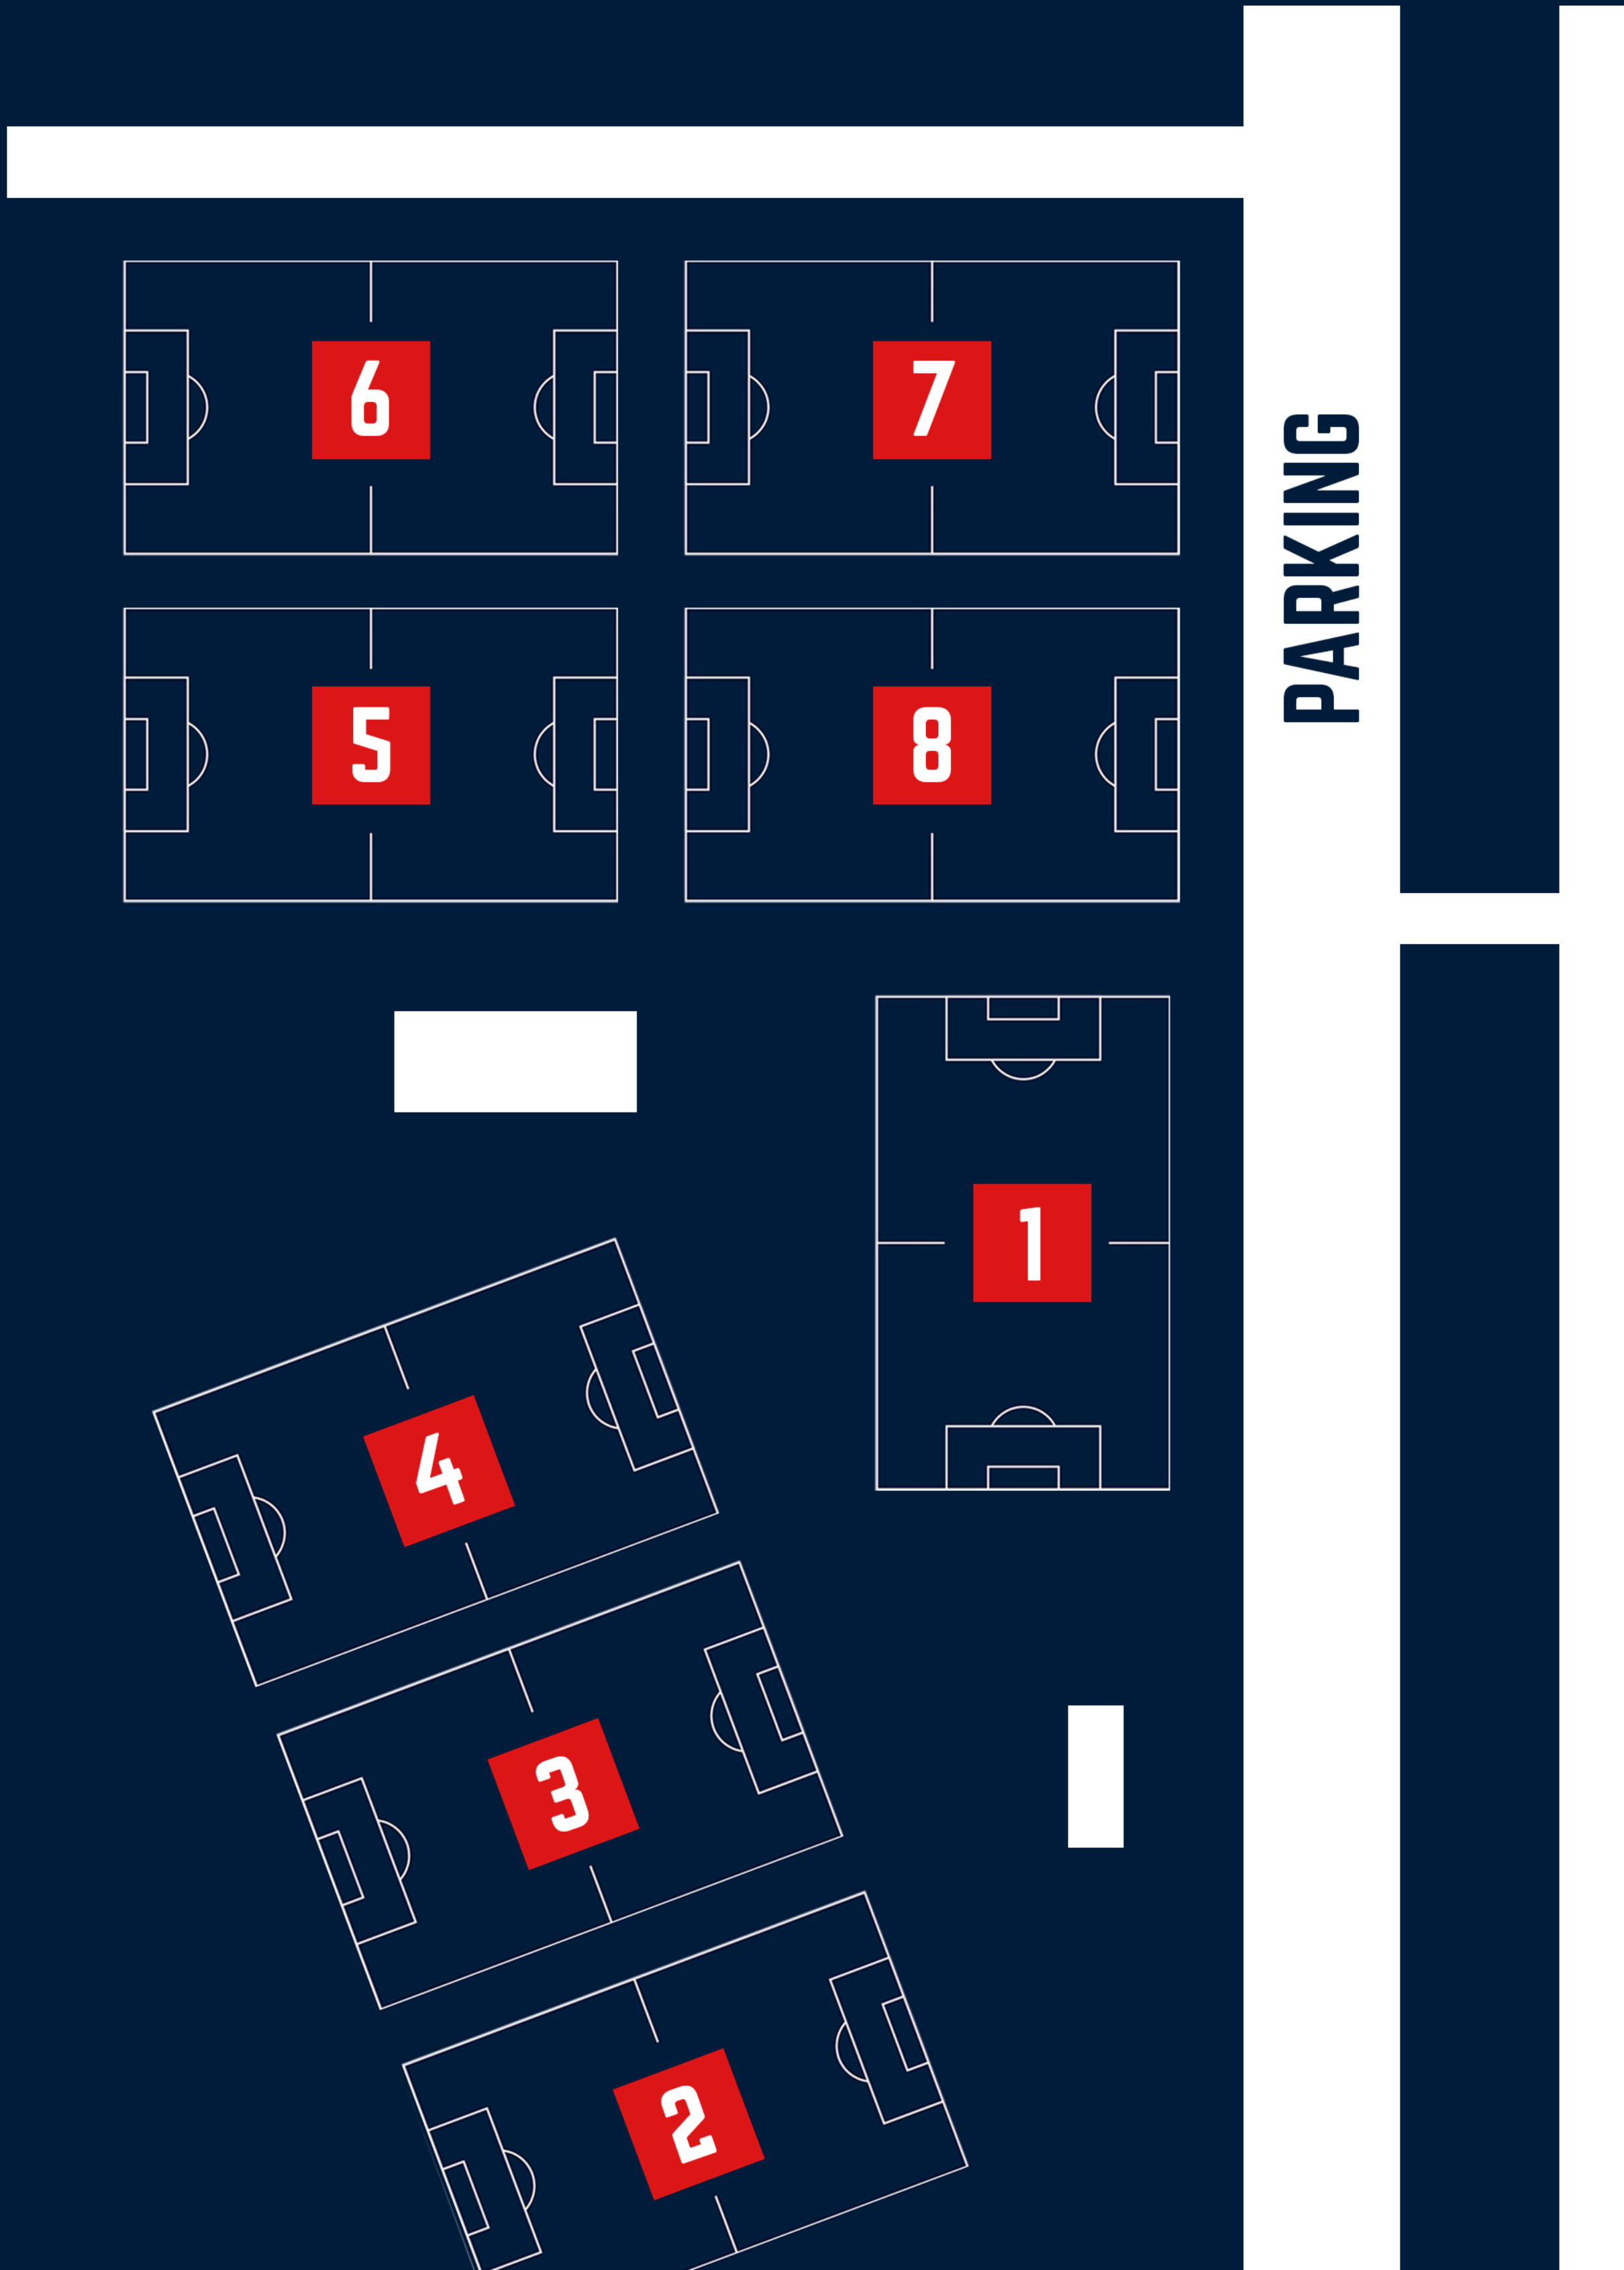

LOU FUSZ ATHLETIC COMPLEX

2155 CREVE COEUR MILL RD. ST. LOUIS, MO 63146

PARKING

CREVE COEUR MILL RD.